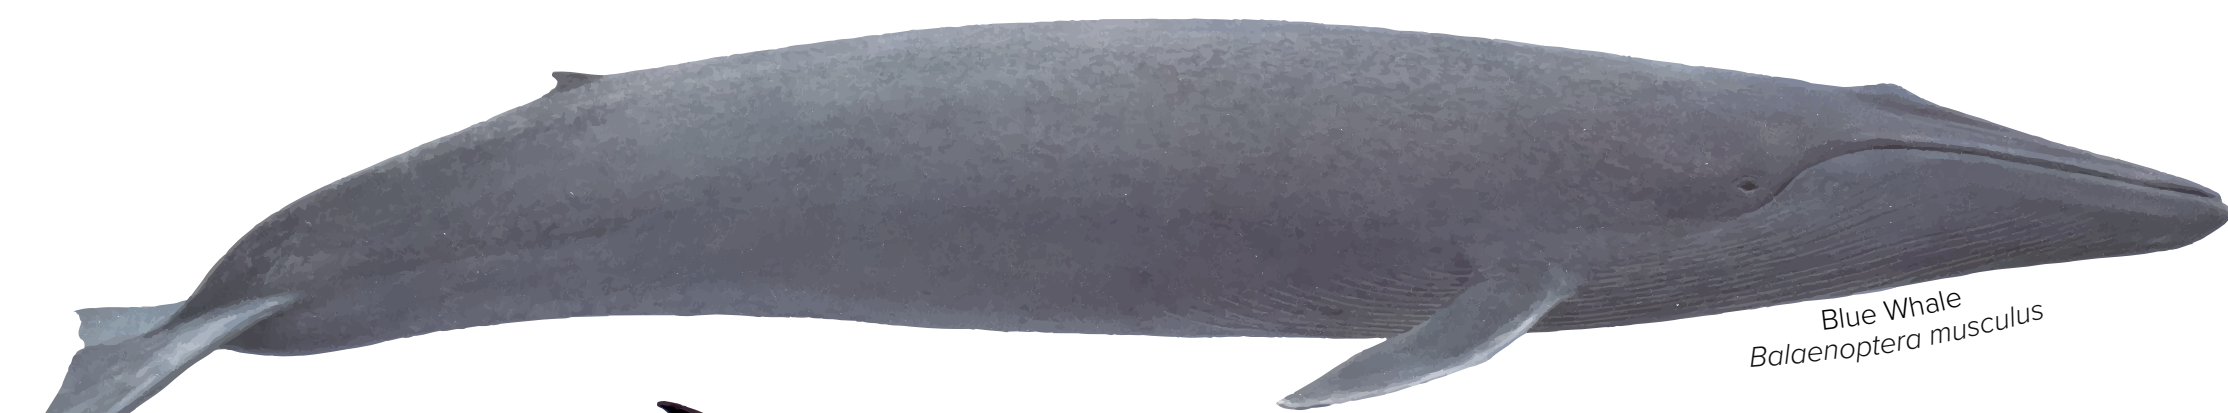

BALEEN WHALES

TOOTHED WHALES