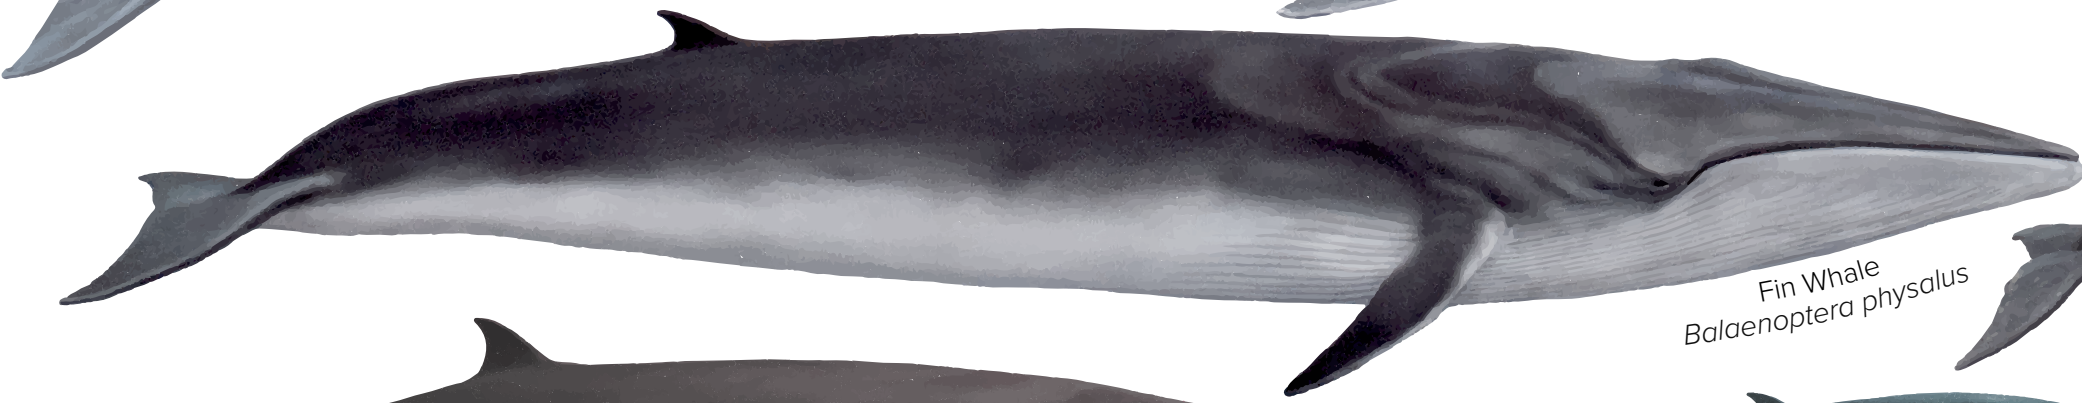

Blue Whale
Balaenoptera musculus

Common Minke Whale
Balaenoptera acutorostrata